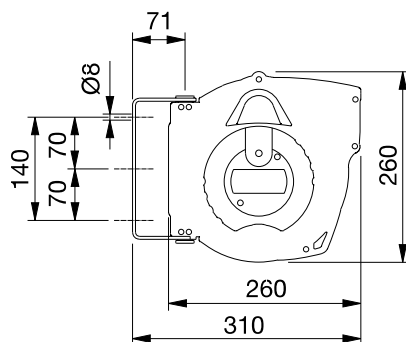

Rullini guidatubo
Galets guide tuyau
Hose guide rollers
Schlauch-Führungsrolle